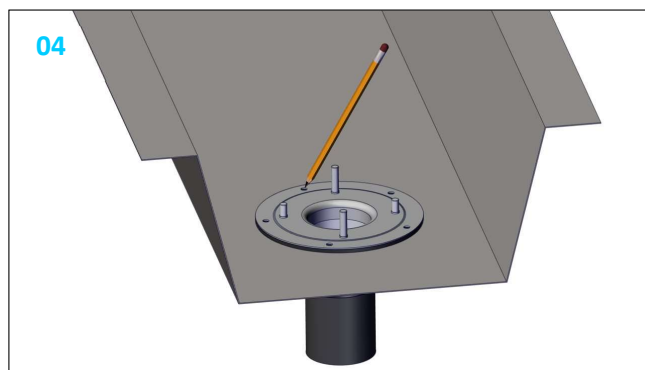

Gutter outlet 75 mm for metal gutters with fixation ring

747808 / 747908

23/02/180 / 7400129