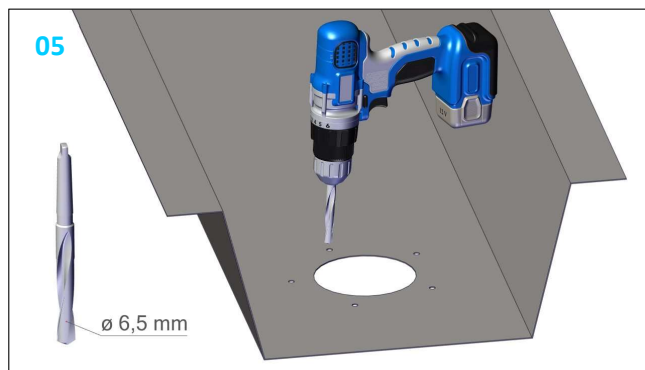

Gutter outlet 75 mm for metal gutters with fixation ring

747808 / 747908

23/02/180 / 7400129