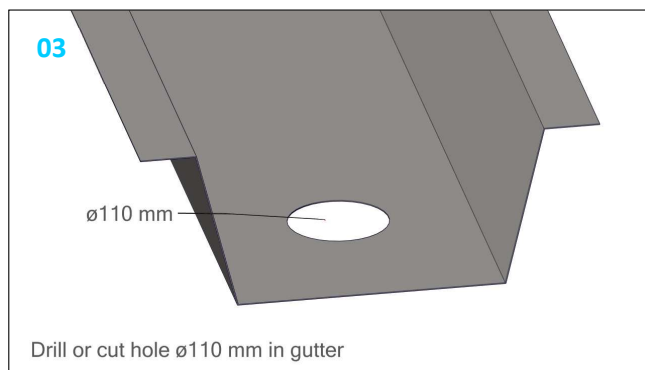

Gutter outlet 75 mm for metal gutters with fixation ring

747808 / 747908

23/02/180 / 7400129