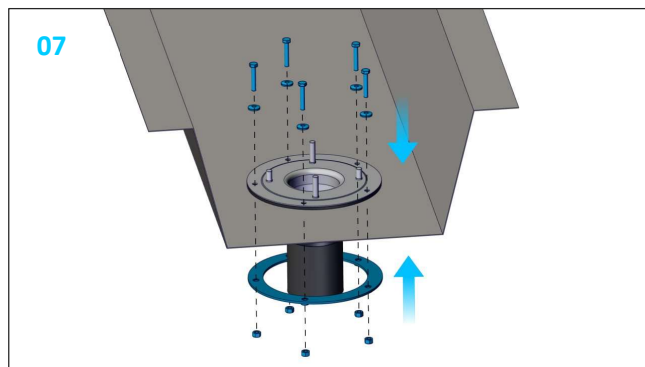

Gutter outlet 75 mm for metal gutters with fixation ring

747808 / 747908

23/02/180 / 7400129