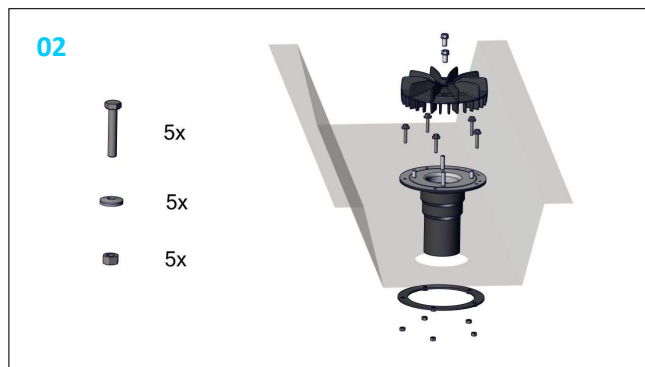

Gutter outlet 75 mm for metal gutters with fixation ring

747808 / 747908

23/02/180 / 7400129