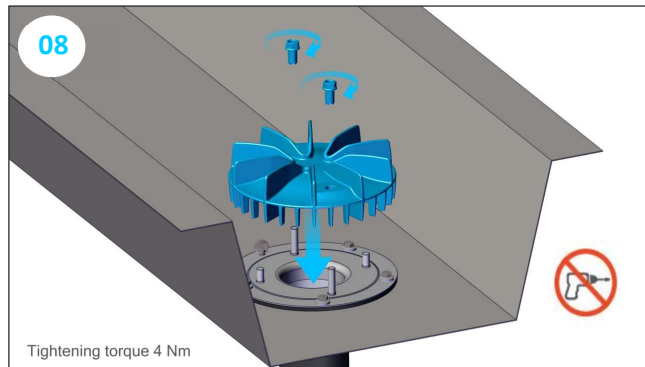

Gutter outlet 75 mm for metal gutters with fixation ring

747808 / 747908

23/02/180 / 7400129