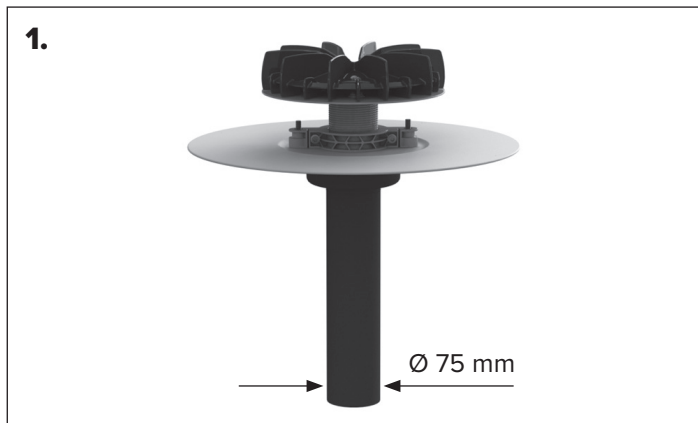

AKASISON ROOF OUTLET XL75 PVC & FPO EMERGENCY OUTLET

AKASISON ROOF OUTLET XL75 PVC & FPO EMERGENCY OUTLET