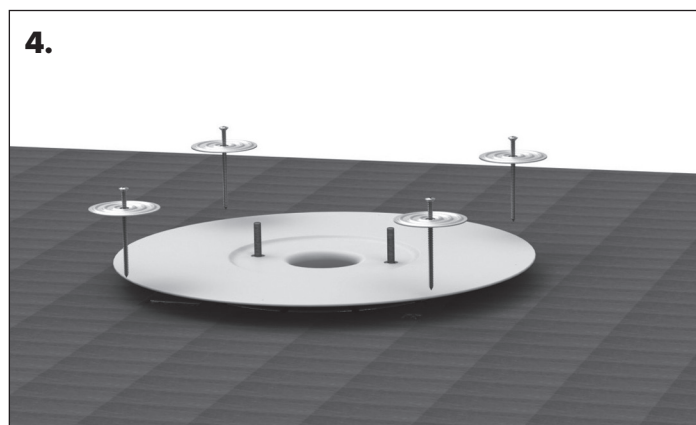

AKASISON ROOF OUTLET XL75 PVC & FPO EMERGENCY OUTLET

AKASISON ROOF OUTLET XL75 PVC & FPO EMERGENCY OUTLET