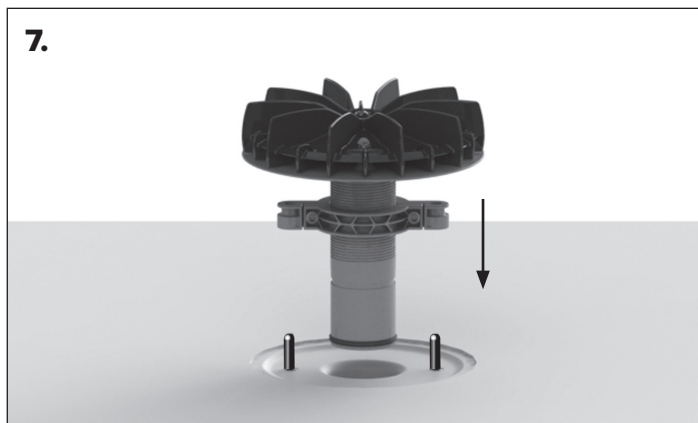

AKASISON ROOF OUTLET XL75 PVC & FPO EMERGENCY OUTLET

AKASISON ROOF OUTLET XL75 PVC & FPO EMERGENCY OUTLET