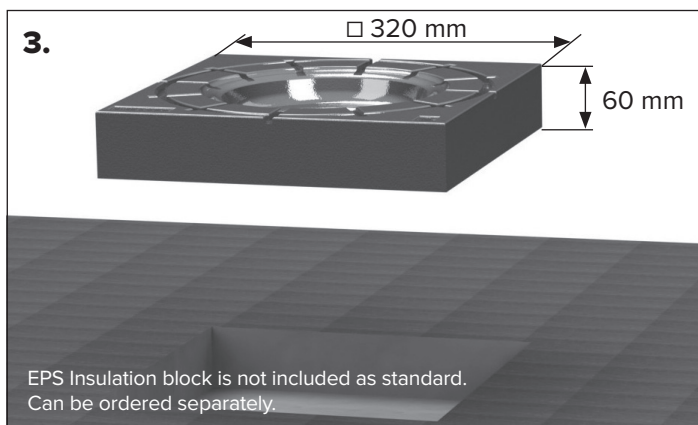

AKASISON ROOF OUTLET XL75 PVC & FPO EMERGENCY OUTLET

AKASISON ROOF OUTLET XL75 PVC & FPO EMERGENCY OUTLET