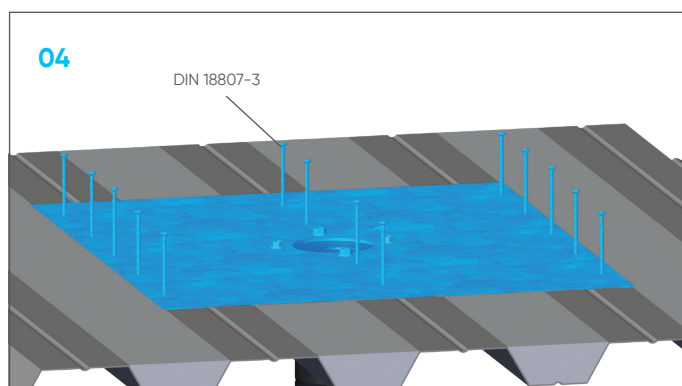

XL90 reinforcement plate with vapour barrier connection

749711

21/06/044 / 7400109