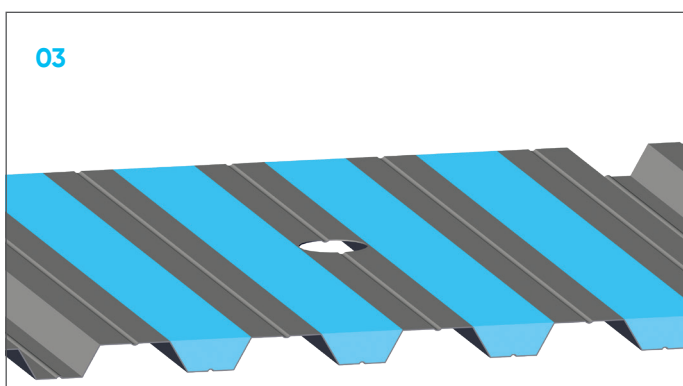

XL90 reinforcement plate with vapour barrier connection

749711

21/06/044 / 7400109