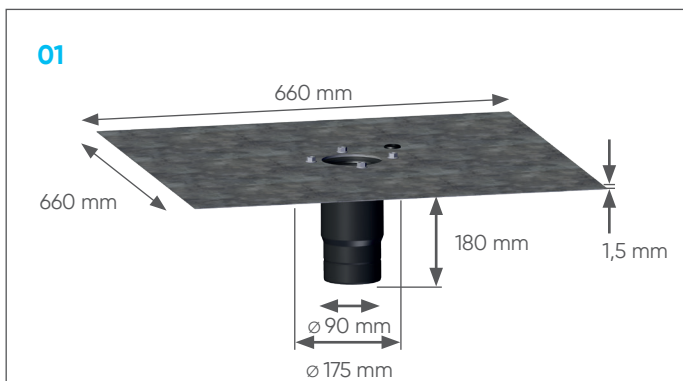

XL90 reinforcement plate with vapour barrier connection

749711

21/06/044 / 7400109