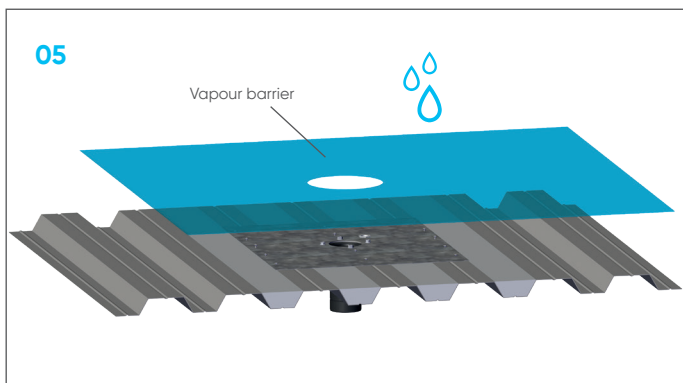

XL90 reinforcement plate with vapour barrier connection

749711

21/06/044 / 7400109