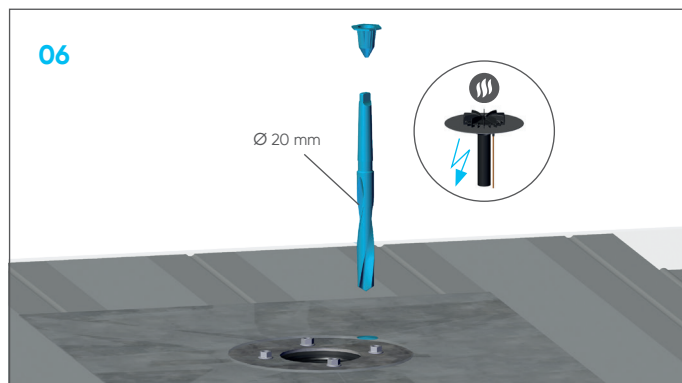

XL90 reinforcement plate with vapour barrier connection

749711

21/06/044 / 7400109