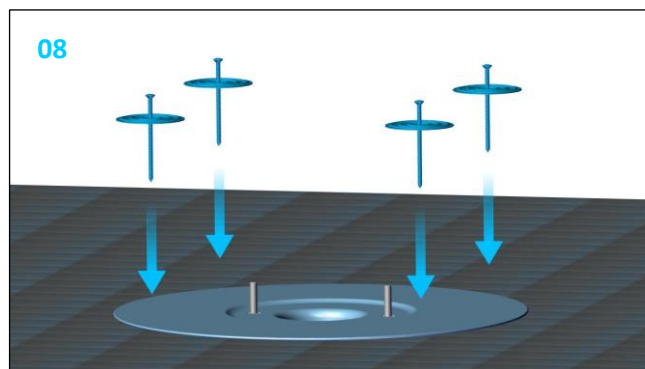

Roof outlet XL90 FPO-PE Heated

749049

23/06/216 / 7400145