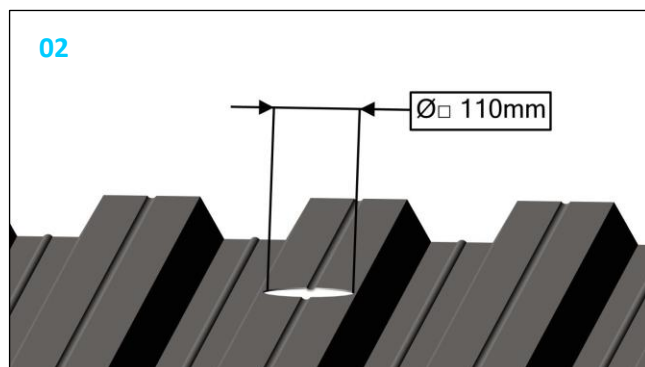

Roof outlet XL90 FPO-PE Heated

749049

23/06/216 / 7400145