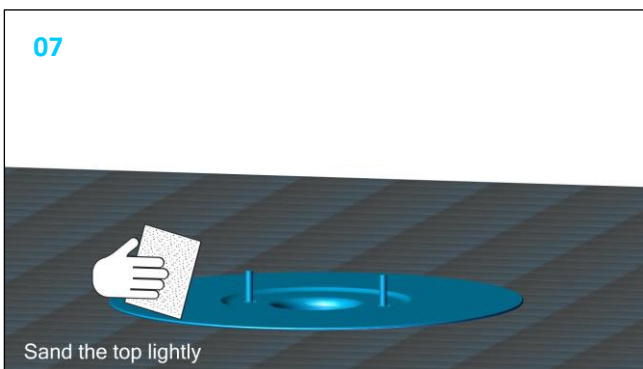

Roof outlet XL90 FPO-PE Heated

749049

23/06/216 / 7400145