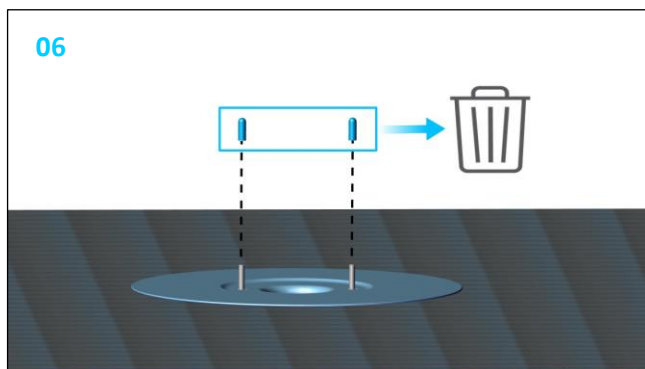

Roof outlet XL90 FPO-PE Heated

749049

23/06/216 / 7400145