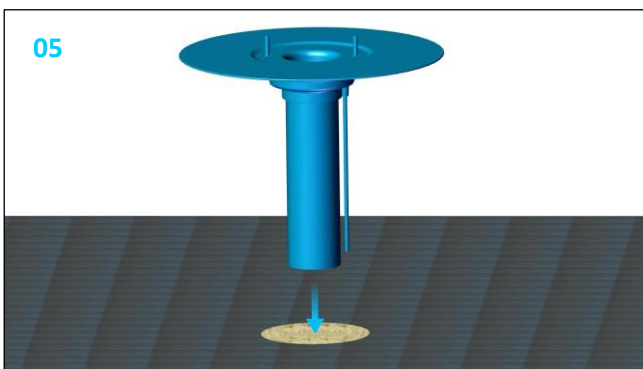

Roof outlet XL90 FPO-PE Heated

749049

23/06/216 / 7400145