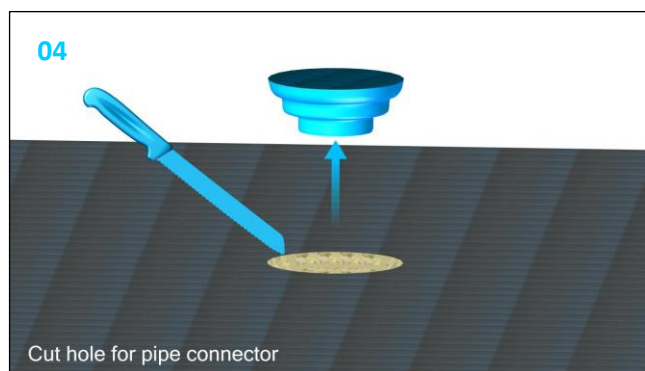

Roof outlet XL90 FPO-PE Heated

749049

23/06/216 / 7400145