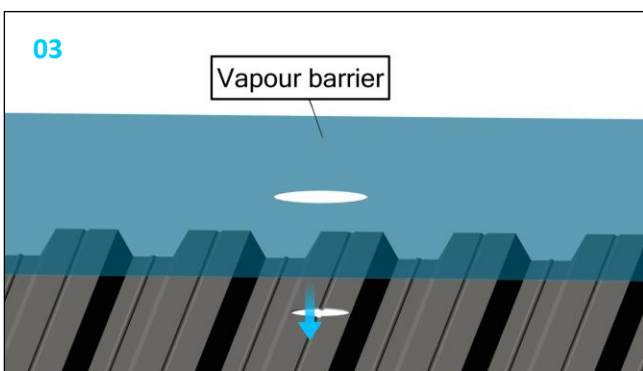

Roof outlet XL90 FPO-PE Heated

749049

23/06/216 / 7400145